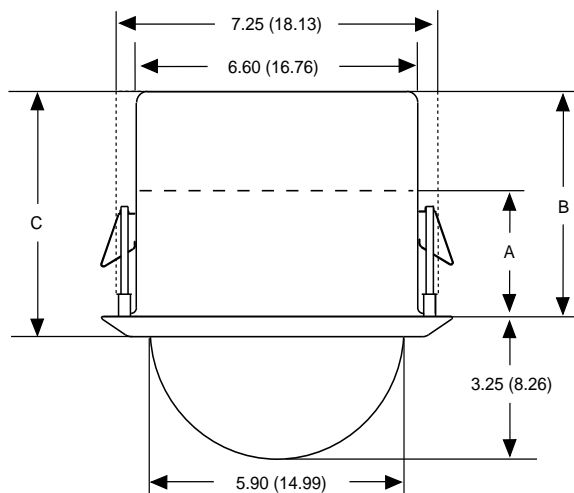

GENERAL

Maximum Camera/Lens Size (Including BNC)
6.0"L x 2.75"W x 2.75"H
(15.24 cm x 6.99 cm x 6.99 cm)

Construction
Back Box Aluminum
Mounting Bracket Steel
Lower Dome Acrylic
Trim Ring Gray or black molded plastic, UL 94V0

Dimensions See dimension drawing

Environment Indoor or outdoor (model dependent)

Operating Temperature
Indoor 32° to 122°F (0° to 50°C)
Outdoor* -60° to 122°F (-51.11° to 50°C)
continuous operation
-50° to 122°F (-45.56° to 50°C)
continuous operation; prevents icing
-40° to 122°F (-40° to 50°C)
continuous operation; de-ices (within 3 hours) after power-up

* Assumes no wind chill factor; for detailed test conditions, contact Pelco.

Weight	Unit	Shipping
Indoor Models	4.23 (1.93 kg)	8.0 (3.63 kg)
Outdoor Models	5.75 (2.61 kg)	10.0 (4.54 kg)

LETTER	MODEL	DIMENSION
A	DF5S SERIES	2.75 (6.99)
B	DF5 SERIES	5.25 (13.34)
C	DF5-0F/DF5-1F	5.60 (14.22)

NOTE: VALUES IN PARENTHESES ARE CENTIMETERS; ALL OTHERS ARE INCHES.