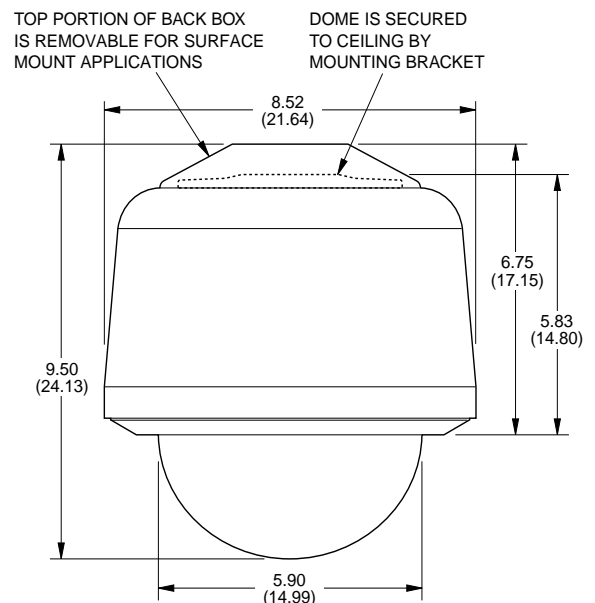

GENERAL

Maximum Camera/Lens Size (Including BNC)
6.0"L x 2.75"W x 2.75"H
(15.24 cm x 6.99 cm x 6.99 cm)

Construction
Back Box Aluminum
Mounting Bracket Steel
Lower Dome Acrylic
Trim Ring Gray or black molded plastic, UL 94V0

Dimensions See dimension drawing

Environment Indoor or outdoor (model dependent)

Operating Temperature
Indoor 32° to 122°F (0° to 50°C)
Outdoor* -60° to 122°F (-51.11° to 50°C)
continuous operation
-50° to 122°F (-45.56° to 50°C)
continuous operation; prevents icing
-40° to 122°F (-40° to 50°C)
continuous operation; de-ices (within 3 hours) after power-up

* Assumes no wind chill factor; for detailed test conditions, contact Pelco.

Weight	Unit	Shipping
Indoor Models	4.23 (1.93 kg)	8.0 (3.63 kg)
Outdoor Models	5.75 (2.61 kg)	10.0 (4.54 kg)

LETTER	MODEL	DIMENSION
A	DF5S SERIES	2.75 (6.99)
B	DF5 SERIES	5.25 (13.34)
C	DF5-0F/DF5-1F	5.60 (14.22)

NOTE: VALUES IN PARENTHESES ARE CENTIMETERS; ALL OTHERS ARE INCHES.